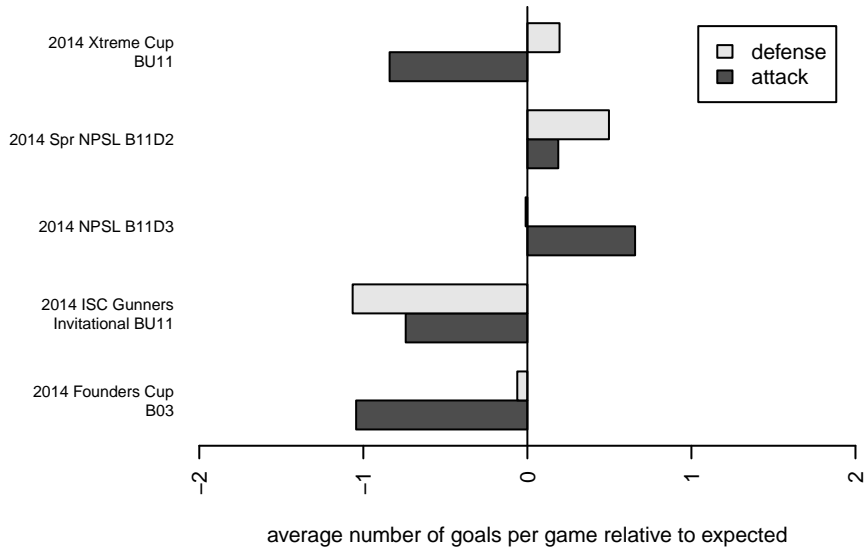

Performance relative to 13 month average