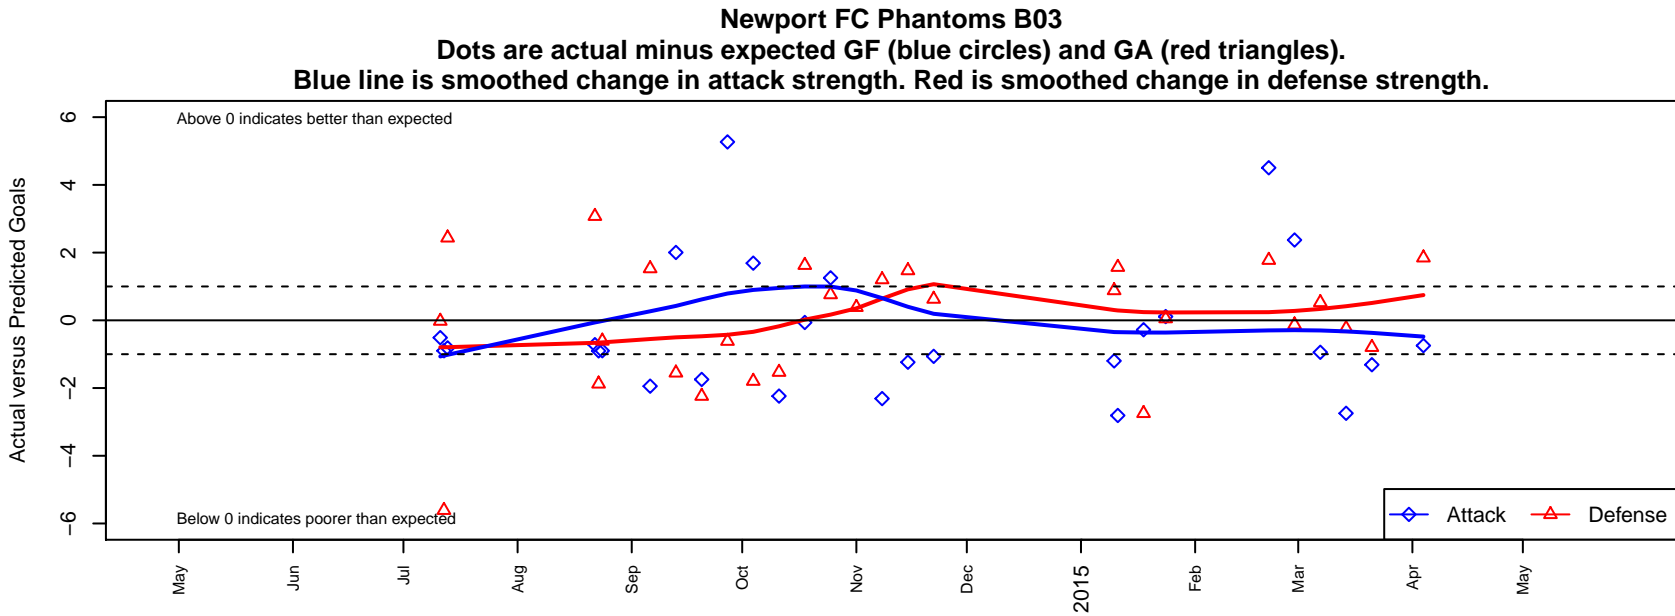

Newport FC Phantoms B03

Newport Youth SC
 Bellevue, WA
 B03 total strength=187
 attack=0.19 defense=0.08
 fall league = NPSL B11D3
 spr league = Spr NPSL B11D2

alt names used:
 Newport FC Phantoms '03
 Newport FC Phantoms
 Newport FC Phantoms 03
 Newport FC Phantoms

Venues played:
 2014 ISC Gunners Invitational BU11
 2014 Xtreme Cup BU11
 2014 NPSL B11D3
 2014 Founders Cup B03
 2014 Spr NPSL B11D2

**attack and defense variance (black dot)
relative to other teams
and top 10 in region**