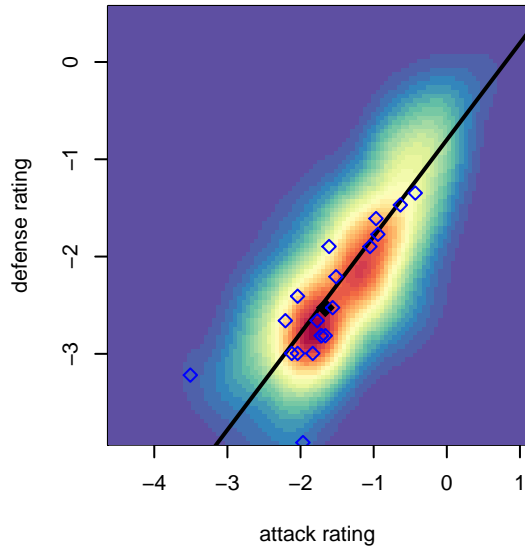

**attack and defense rating
relative to others at age
and all opponents in last 13 months**