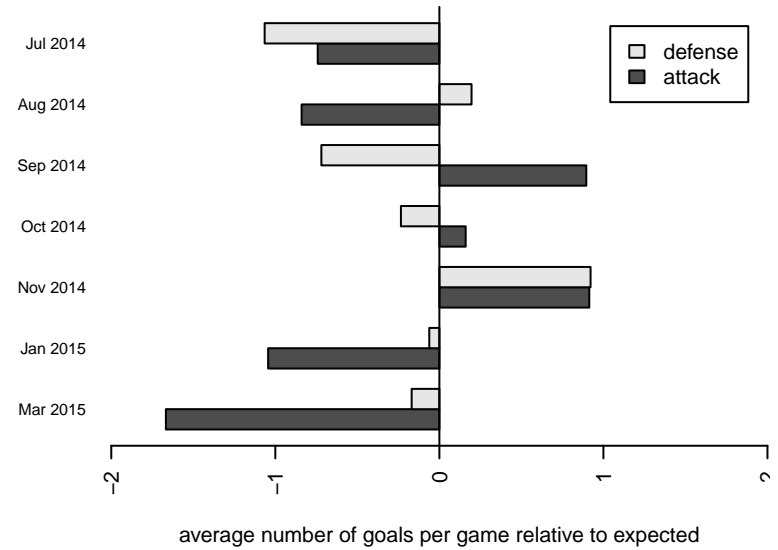

Performance relative to 13 month average