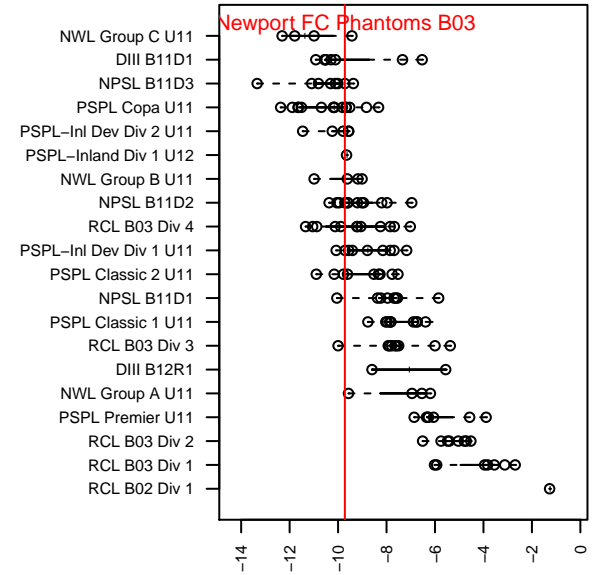

**attack and defense rating
relative to others at age
and all opponents in last 13 months**